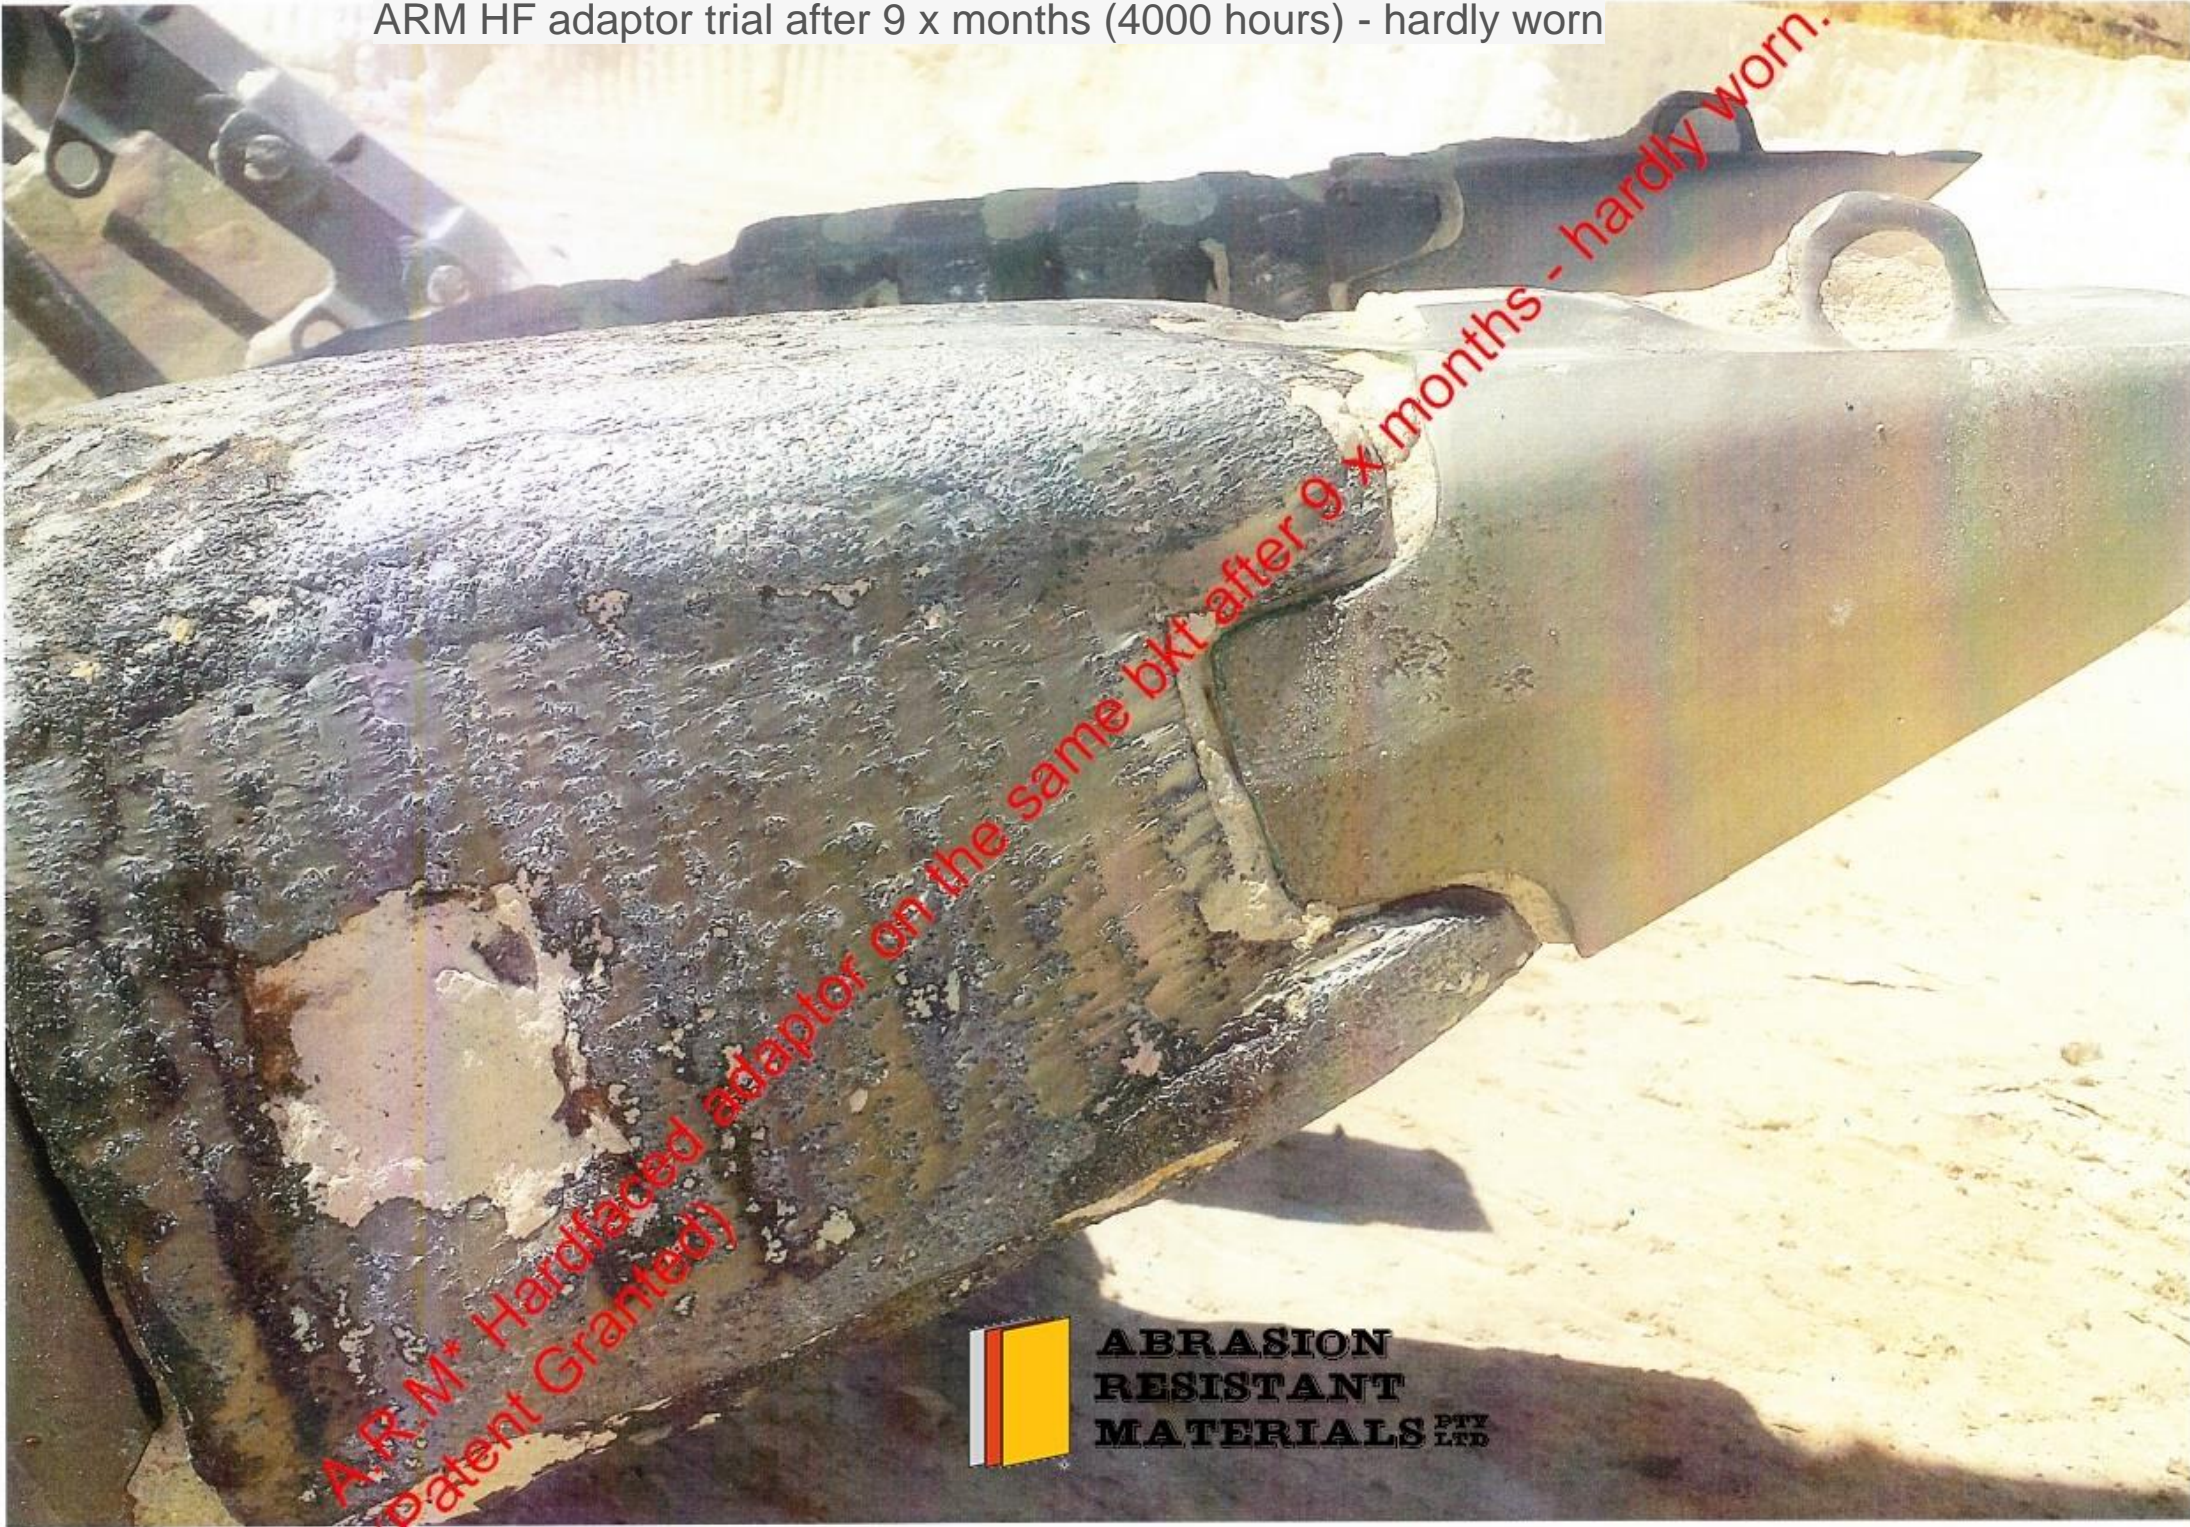

ARM HF adaptor trial after 9 x months (4000 hours) - hardly worn

ARM HF adaptor on the same bkt after 9 x months - hardly worn.

*A.R.M. Hardfaced adaptor
(Patent Granted)*

**ABRASION
RESISTANT
MATERIALS PTY
LTD**